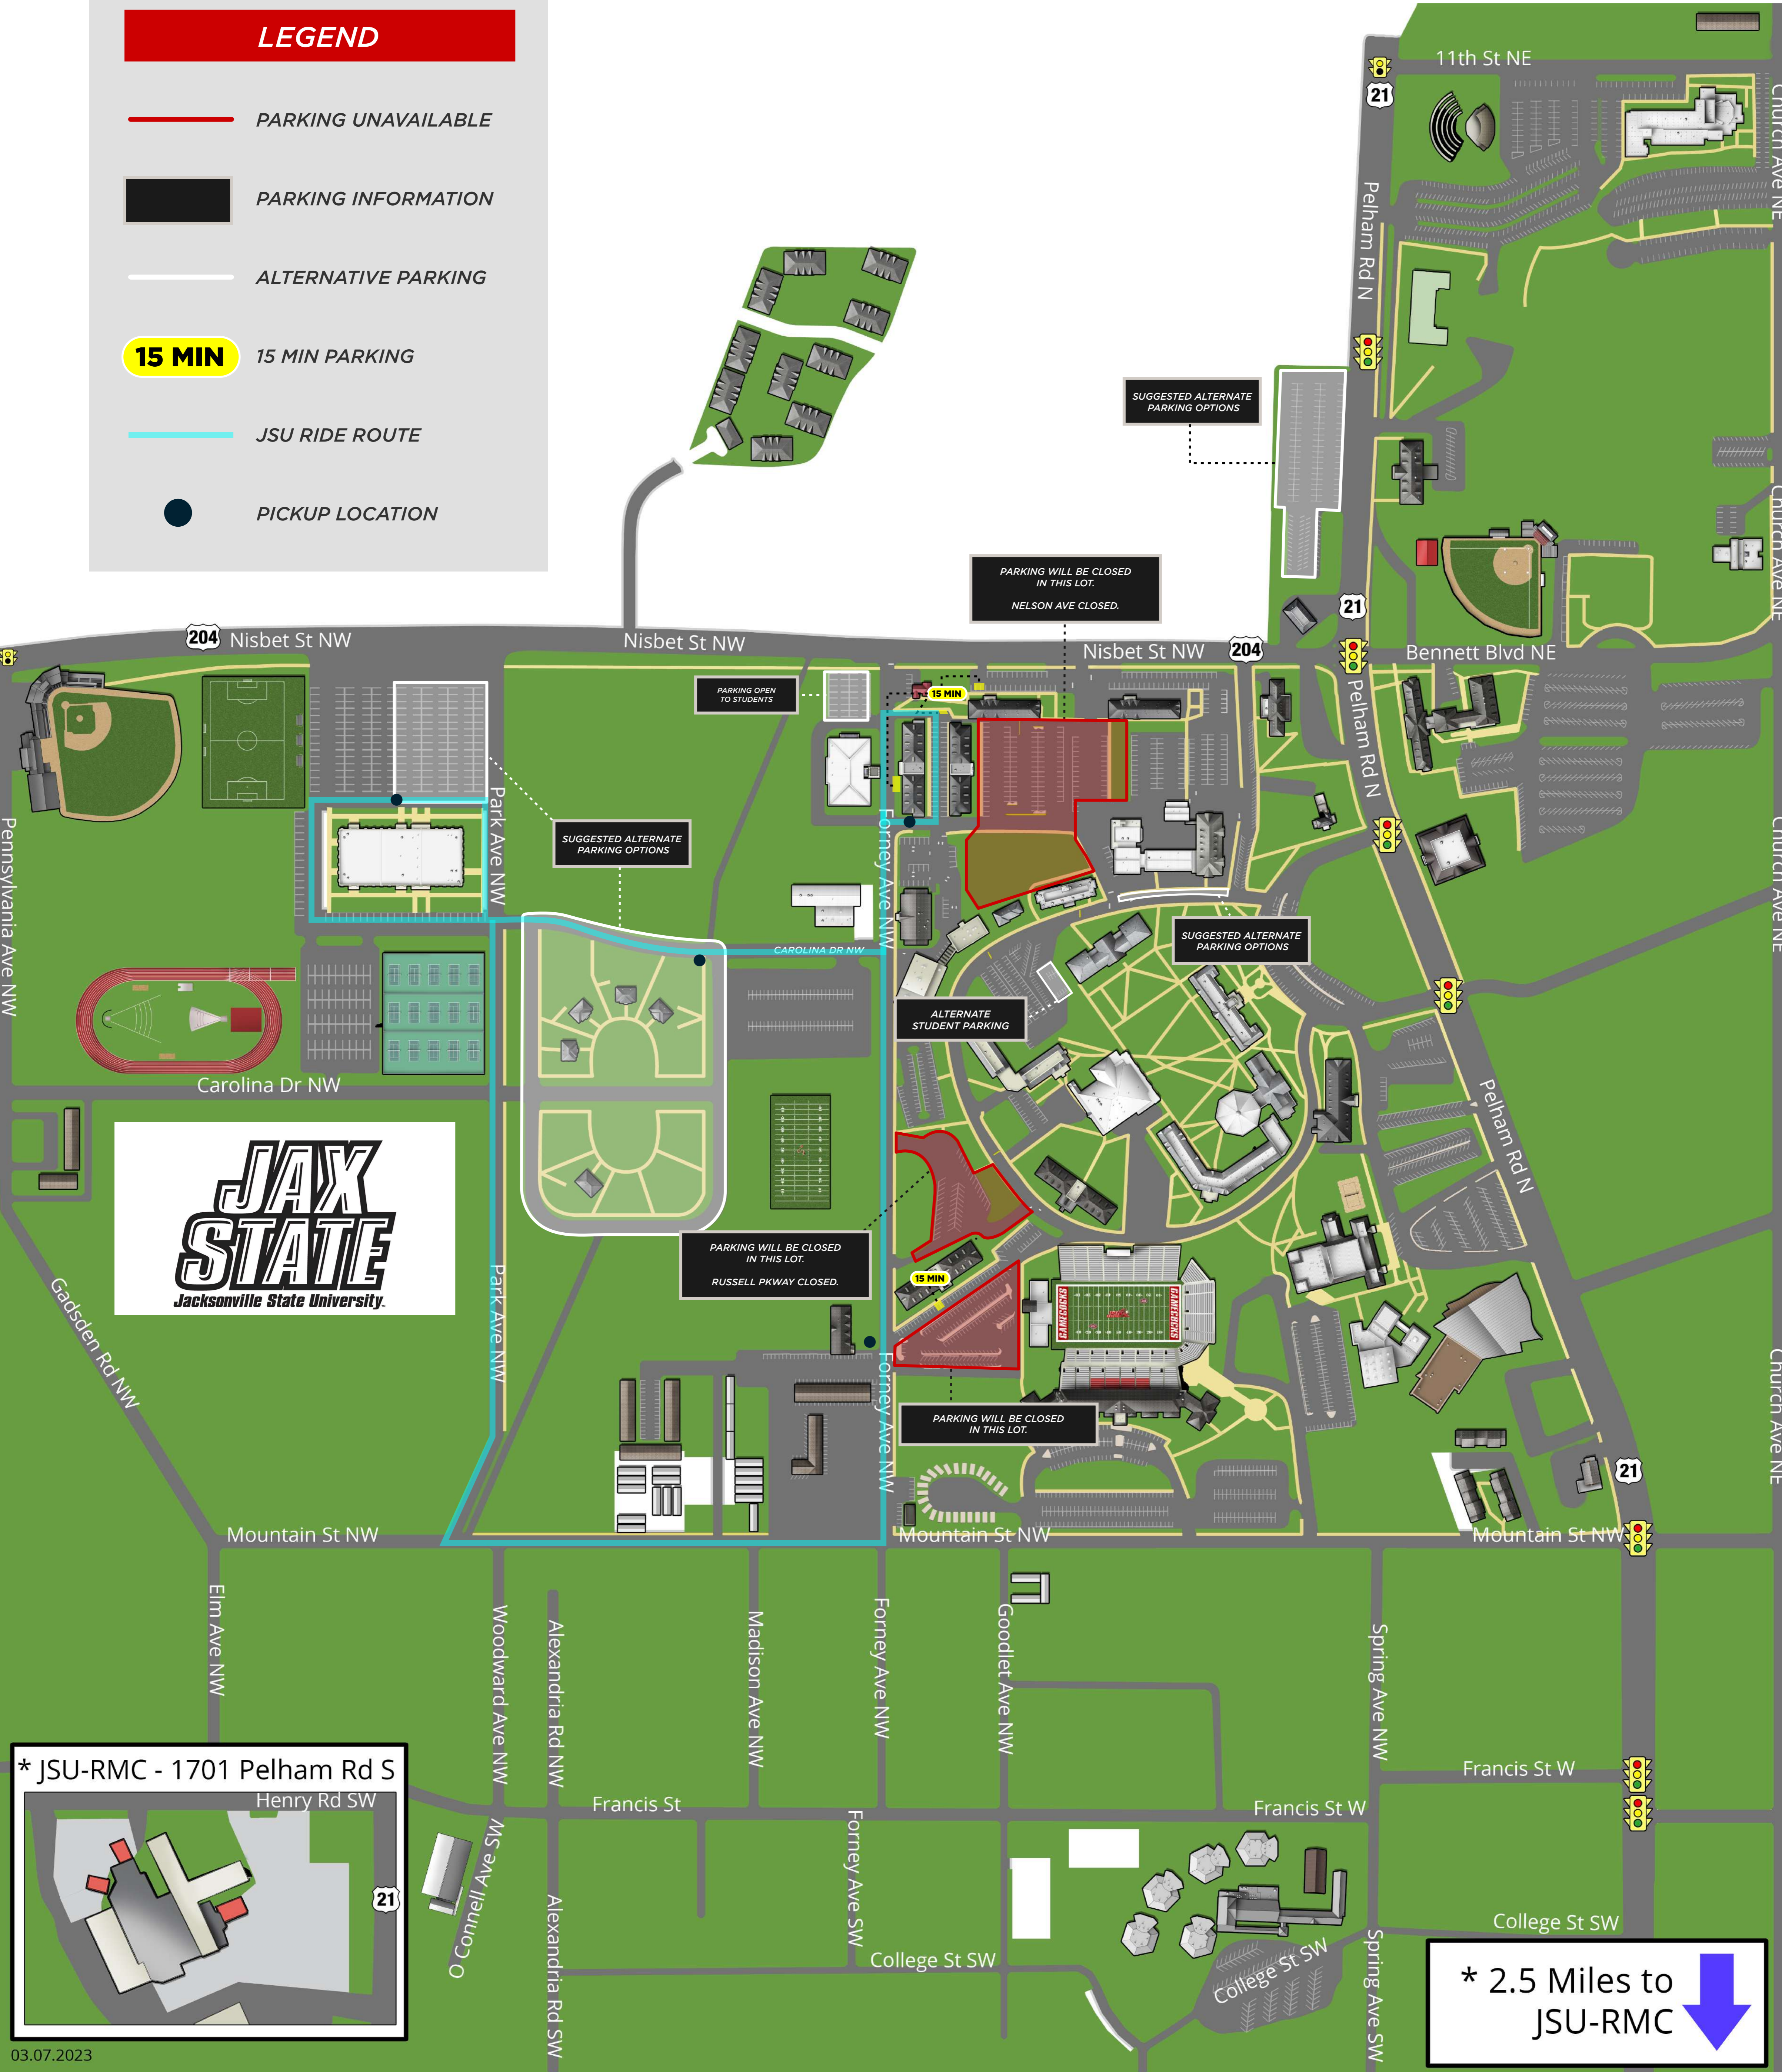

UPCOMING CONSTRUCTION & PARKING INFORMATION

LEGEND

- PARKING UNAVAILABLE
- PARKING INFORMATION
- ALTERNATIVE PARKING
- 15 MIN** 15 MIN PARKING
- JSU RIDE ROUTE
- PICKUP LOCATION

*** JSU-RMC - 1701 Pelham Rd S**
Henry Rd SW

*** 2.5 Miles to JSU-RMC**