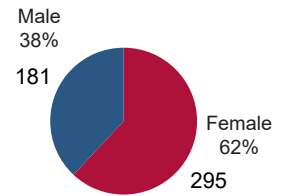

First-Time Transfer Gender