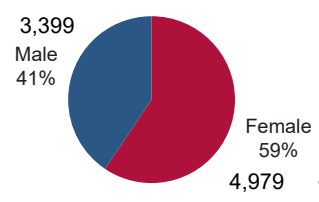

Undergraduate Students by Gender