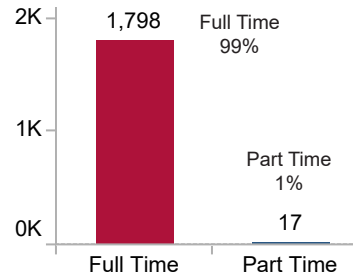

## Graduate Students by Status

## Graduate Students by Status and Gender

## First-Time Freshmen:

**1,815** First-Time Freshmen make up **19%** of total enrollment.

The average age of First-Time Freshmen is **18** years.

### First-Time Freshmen Status