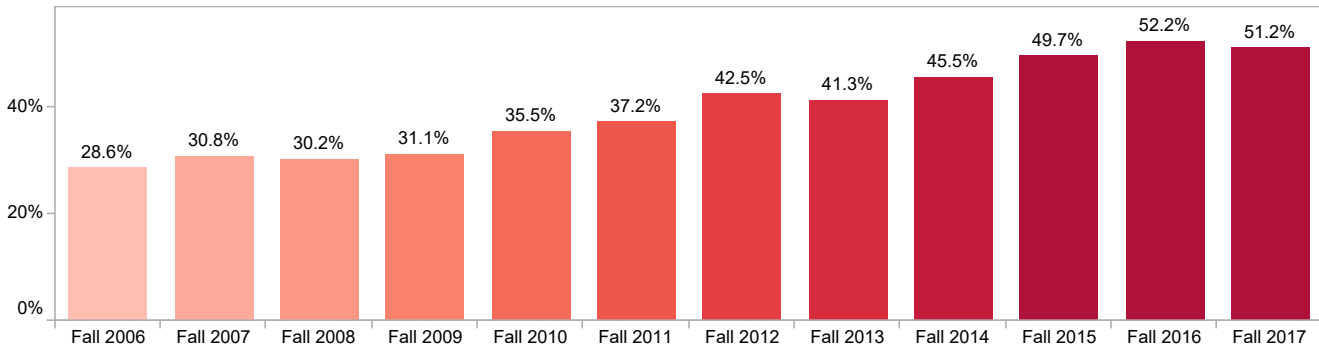

6-Year Graduation Rate