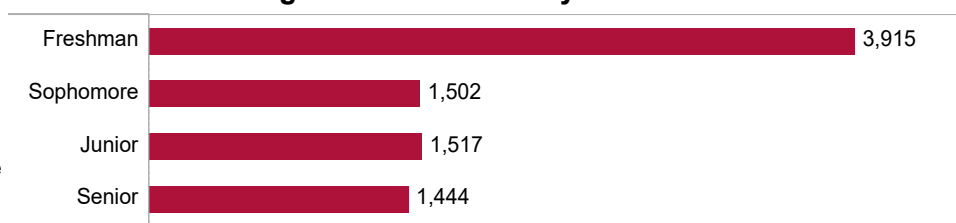

Undergraduate Students by Classification