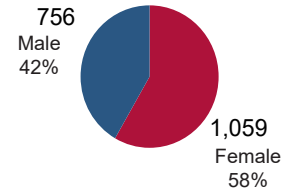

First-Time Freshmen Gender