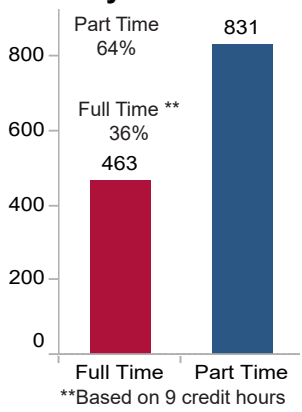

Graduate Students by Status