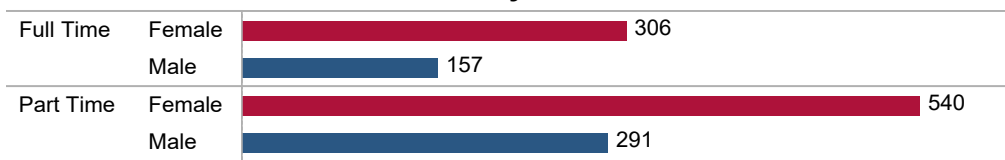

Graduate Students by Status and Gender