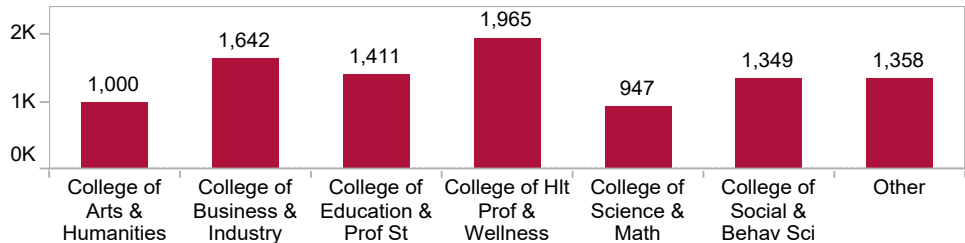

Enrollment by College