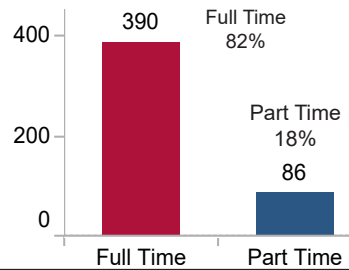

First-Time Transfer Status