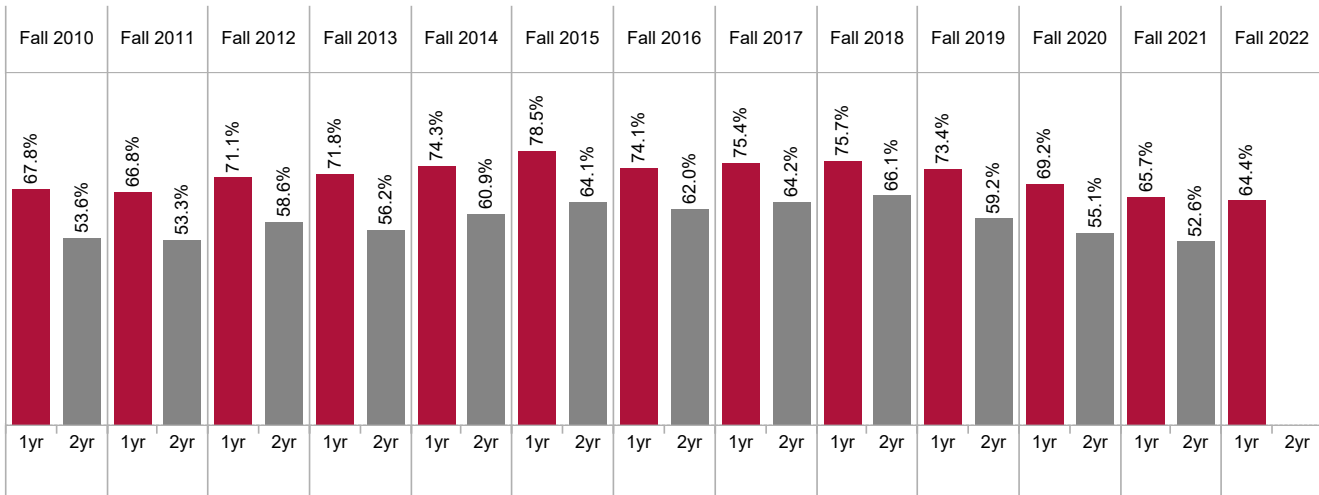

First- and Second-Year Retention Rates