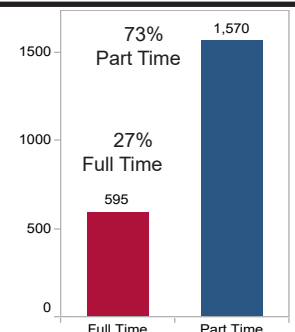

First-Time Freshmen:

1,815 First-Time Freshmen make up **19%** of total enrollment.

The average age of First-Time Freshmen is **18** years.

First-Time Freshmen Status

First-Time Freshmen Gender

First-Time Transfer Students:

476 students transferred to JSU this fall.

The average age of First-Time Transfer Students is **25** years.

First-Time Transfer Status

First-Time Transfer Gender

International Student Enrollment:

251 International students representing **63** countries attend JSU.

International Students by Status and Gender

Status	Gender	Count
Full Time	Female	113
	Male	129
Part Time	Female	2
	Male	7

Top 10 Countries of Origin

Nepal	93
India	24
Nigeria	10
Spain	10
Bahamas	8
Canada	7
Turkey	6
Argentina	5
Bangladesh	5
Germany	5

Dual Enrollment:

1,133 students are participating in the Dual Enrollment program at JSU. This is the largest number of DE students in JSU history.

Top 10 Dual Enrollment High Schools

Distance Education:

2,165 JSU Students are enrolled exclusively in Distance Education courses this fall.

The average age of Distance Education Students is **28** years.