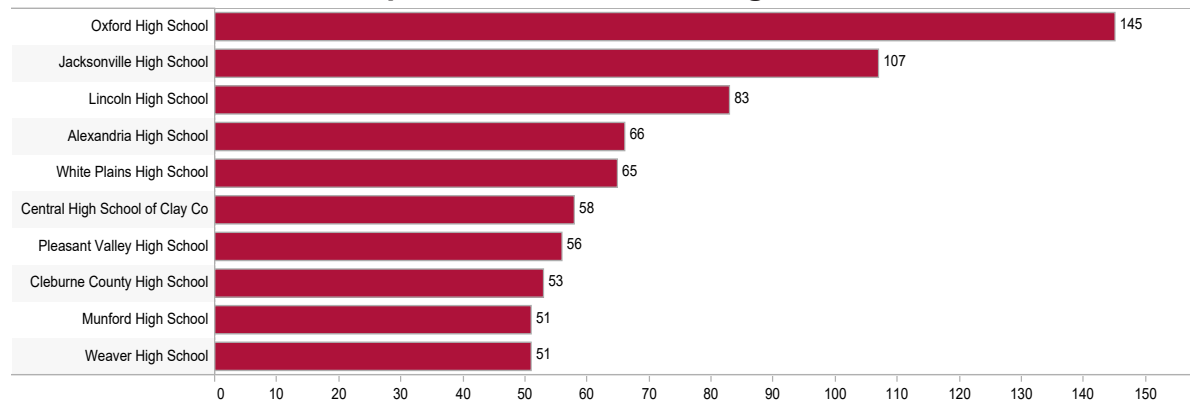

Top 10 Dual Enrollment High Schools

Distance Education:

2,165 JSU Students are enrolled exclusively in Distance Education courses this fall.

The average age of Distance Education Students is **28** years.