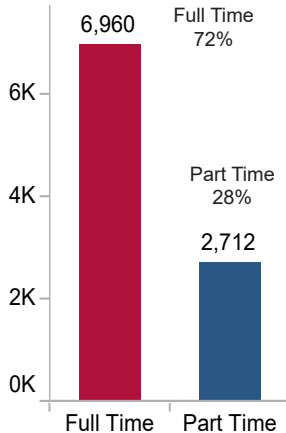

Fall 2023 Total Enrollment: 9,672

This is a **0.4%** increase over Fall 2022 and is the highest in JSU history.

Enrollment Status