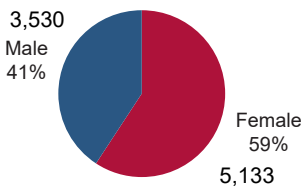

Enrollment by College/School

Enrollment by Race/Ethnicity

	Freshman	Sophomore	Junior	Senior	Graduate	Grand Total
American Indian or Alaska Native	14	6	5	5	7	37
Asian or Asian American	31	12	11	14	12	80
Black or African American	945	337	322	263	307	2,174
Hispanic	206	90	84	70	45	495
Native Hawaiian or Other Pacific Islander	4	2	4	1		11
Two or More Races	202	61	50	60	43	416
U.S. Nonresident	162	56	35	25	32	310
Unknown	263	28	29	25	19	364
White	2,234	1,036	1,014	957	827	6,068
Grand Total	4,061	1,628	1,554	1,420	1,292	9,955

Undergraduate Enrollment: 8,663 undergraduate students make up **87%** of JSU's total enrollment and is the highest undergraduate enrollment in JSU history.

Undergraduate Students by Status

Undergraduate Students by Status and Gender

Undergraduate Students by Gender

Undergraduate Students by Classification

Graduate Enrollment: 1,292 graduate students make up **13%** of JSU's total enrollment, and **142** doctoral students make up **1.4%** of JSU's total enrollment, and **11%** of JSU's graduate enrollment.

Graduate Students by Gender

Graduate Students by Status

Graduate Students by Status and Gender

First-Time Freshmen:

1,737 First-Time Freshmen make up **17%** of total enrollment.

The average age of First-Time Freshmen is **18** years.