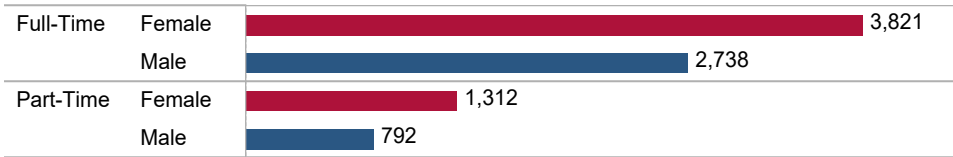

Enrollment by College/School

Enrollment by Race/Ethnicity

	Freshman	Sophomore	Junior	Senior	Graduate	Grand Total
American Indian or Alaska Native	14	6	5	5	7	37
Asian or Asian American	31	12	11	14	12	80
Black or African American	945	337	322	263	307	2,174
Hispanic	206	90	84	70	45	495
Native Hawaiian or Other Pacific Islander	4	2	4	1		11
Two or More Races	202	61	50	60	43	416
U.S. Nonresident	162	56	35	25	32	310
Unknown	263	28	29	25	19	364
White	2,234	1,036	1,014	957	827	6,068
Grand Total	4,061	1,628	1,554	1,420	1,292	9,955

Undergraduate Enrollment: 8,663 undergraduate students make up **87%** of JSU's total enrollment and is the highest undergraduate enrollment in JSU history.

Undergraduate Students by Status

Undergraduate Students by Status and Gender