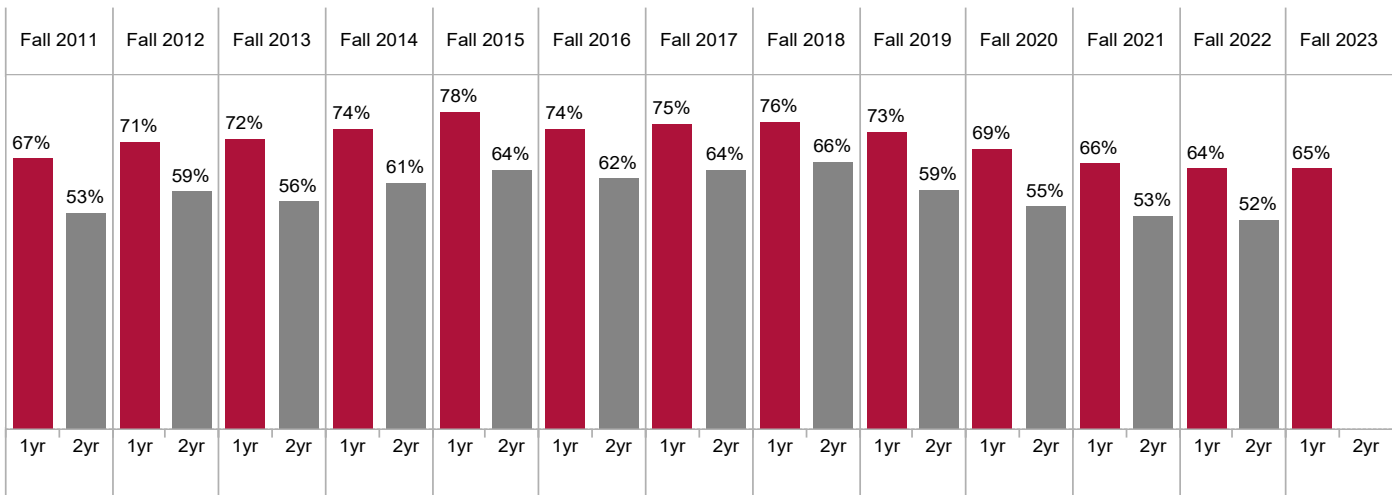

The average age of Distance Education Students is **27** years.

Degrees Conferred

*Degrees conferred Summer 2023, Fall 2023, Spring 2024

6-Year Graduation Rate

First- and Second-Year Retention Rates

Unduplicated Headcount