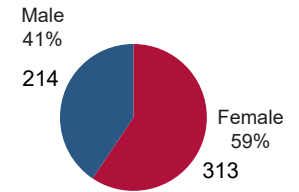

Graduate Students by Gender

Graduate Students by Status

Graduate Students by Status and Gender

First-Time Freshmen:

1,737 First-Time Freshmen make up **17%** of total enrollment.

The average age of First-Time Freshmen is **18** years.

First-Time Freshmen Gender

First-Time Transfer Students:

527 students transferred to JSU this fall.

The average age of First-Time Transfer Students is **24** years.

First-Time Transfer Gender

International Student Enrollment:

294 International students representing **56** countries attend JSU.

International Students by Status and Gender

Top 10 Countries of Origin

Nepal	116
India	22
Spain	15
Nigeria	13
Germany	11
United Kingdom	9
France	8
Canada	7
Bahamas	6
Turkey	6

Dual Enrollment:

1,383 students are participating in the Dual Enrollment program at JSU. This is the largest number of DE students in JSU history.

Top 10 Dual Enrollment High Schools

Distance Education:

2,358 JSU Students are enrolled exclusively in Distance Education courses this fall.