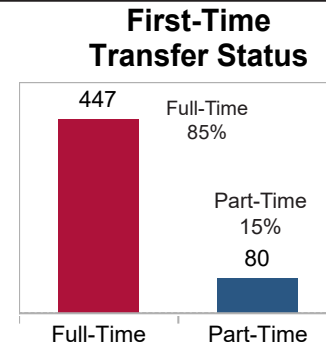

Graduate Students by Gender

Graduate Students by Status

Graduate Students by Status and Gender

First-Time Freshmen:

1,737 First-Time Freshmen make up **17%** of total enrollment.

The average age of First-Time Freshmen is **18** years.

First-Time Freshmen Gender

First-Time Transfer Students:

527 students transferred to JSU this fall.

The average age of First-Time Transfer Students is **24** years.

First-Time Transfer Gender

International Student Enrollment: