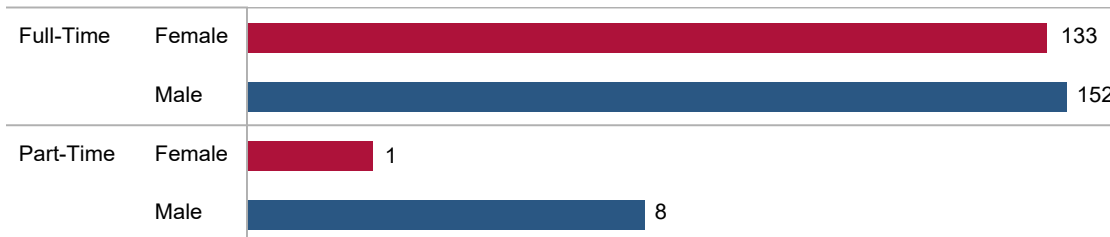

International Students by Status and Gender