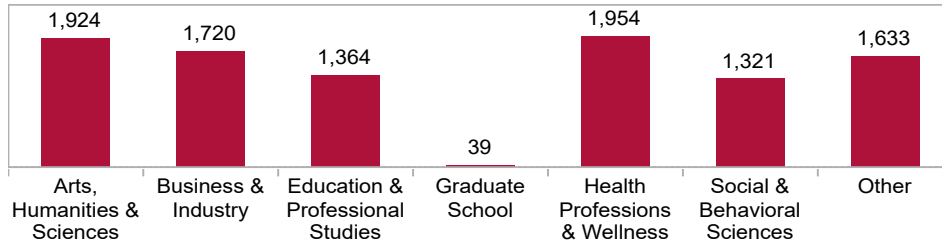

JAX STATE

Jacksonville State University

**Fall 2024
Quick Facts**

Fall 2024 Total Enrollment: 9,955

This is a **2.9%** increase over Fall 2023 and is the highest in JSU history.

Enrollment Status

Enrollment by Gender

Enrollment by College/School

Enrollment by Race/Ethnicity

	Freshman	Sophomore	Junior	Senior	Graduate	Grand Total
American Indian or Alaska Native	14	6	5	5	7	37
Asian or Asian American	31	12	11	14	12	80
Black or African American	945	337	322	263	307	2,174
Hispanic	206	90	84	70	45	495
Native Hawaiian or Other Pacific Islander	4	2	4	1		11
Two or More Races	202	61	50	60	43	416
U.S. Nonresident	162	56	35	25	32	310
Unknown	263	28	29	25	19	364
White	2,234	1,036	1,014	957	827	6,068
Grand Total	4,061	1,628	1,554	1,420	1,292	9,955