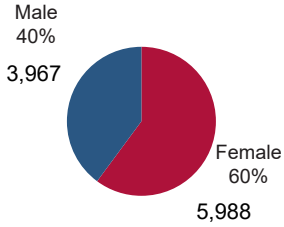

JAX STATE

Jacksonville State University

**Fall 2024
Quick Facts**

Fall 2024 Total Enrollment: 9,955

This is a **2.9%** increase over Fall 2023 and is the highest in JSU history.

Enrollment Status

Enrollment by Gender

Enrollment by College/School

Enrollment by Race/Ethnicity

	Freshman	Sophomore	Junior	Senior	Graduate	Grand Total
American Indian or Alaska Native	14	6	5	5	7	37
Asian or Asian American	31	12	11	14	12	80
Black or African American	945	337	322	263	307	2,174
Hispanic	206	90	84	70	45	495
Native Hawaiian or Other Pacific Islander	4	2	4	1		11
Two or More Races	202	61	50	60	43	416
U.S. Nonresident	162	56	35	25	32	310
Unknown	263	28	29	25	19	364
White	2,234	1,036	1,014	957	827	6,068
Grand Total	4,061	1,628	1,554	1,420	1,292	9,955

Undergraduate Enrollment: 8,663 undergraduate students make up **87%** of JSU's total enrollment and is the highest undergraduate enrollment in JSU history.

Undergraduate Students by Status

Undergraduate Students by Status and Gender