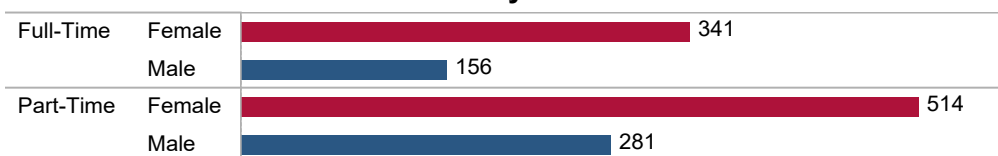

Undergraduate Students by Gender

Undergraduate Students by Classification

Graduate Enrollment: 1,292 graduate students make up **13%** of JSU's total enrollment, and **142** doctoral students make up **1.4%** of JSU's total enrollment, and **11%** of JSU's graduate enrollment.

Graduate Students by Gender

Graduate Students by Status

Graduate Students by Status and Gender

First-Time Freshmen:

1,737 First-Time Freshmen make up **17%** of total enrollment.

The average age of First-Time Freshmen is **18** years.