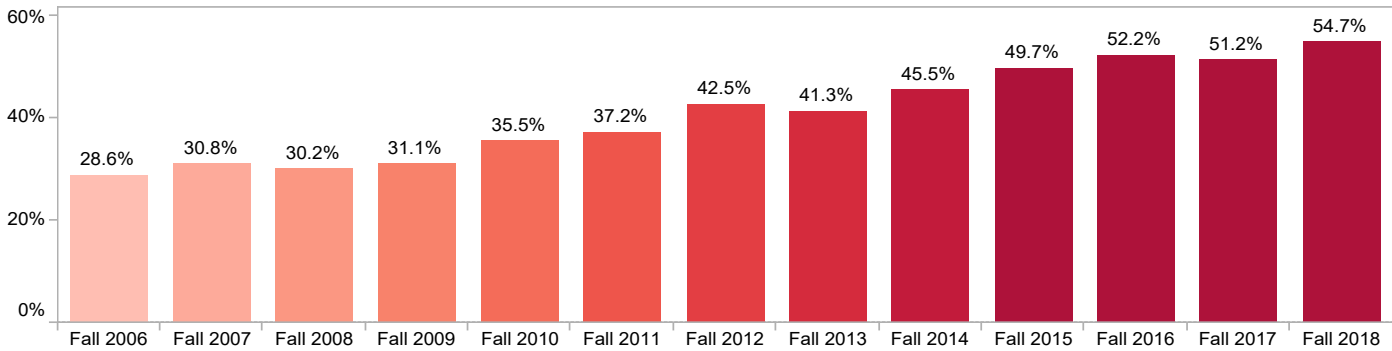

The average age of Distance Education Students is **27** years.

Degrees Conferred

*Degrees conferred Summer 2023, Fall 2023, Spring 2024

6-Year Graduation Rate

First- and Second-Year Retention Rates

Unduplicated Headcount