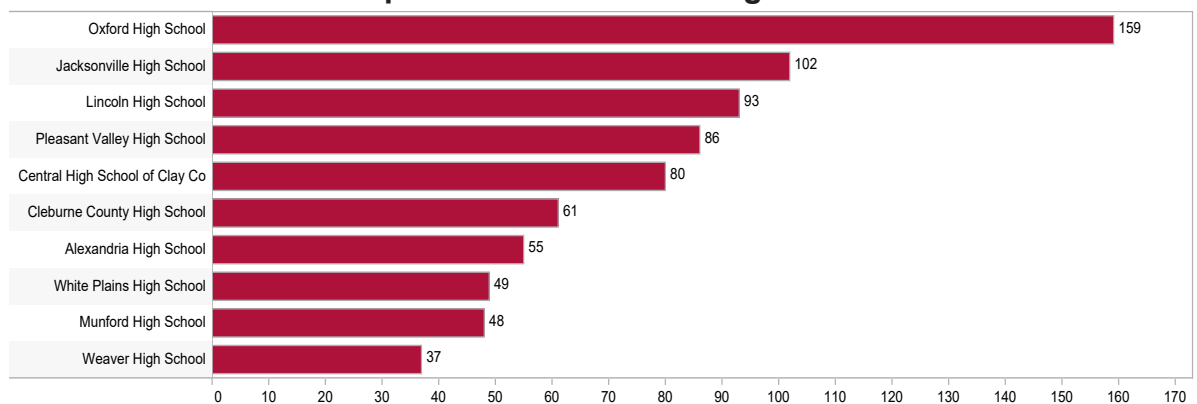

294 International students representing **56** countries attend JSU.

International Students by Status and Gender

Top 10 Countries of Origin

Nepal	116
India	22
Spain	15
Nigeria	13
Germany	11
United Kingdom	9
France	8
Canada	7
Bahamas	6
Turkey	6

Dual Enrollment:

1,383 students are participating in the Dual Enrollment program at JSU. This is the largest number of DE students in JSU history.

Top 10 Dual Enrollment High Schools

Distance Education:

2,358 JSU Students are enrolled exclusively in Distance Education courses this fall.