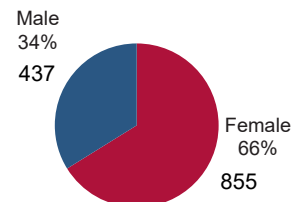

Undergraduate Enrollment: 8,663 undergraduate students make up **87%** of JSU's total enrollment and is the highest undergraduate enrollment in JSU history.

Undergraduate Students by Status

Undergraduate Students by Status and Gender

Undergraduate Students by Gender

Undergraduate Students by Classification

Graduate Enrollment: 1,292 graduate students make up **13%** of JSU's total enrollment, and **142** doctoral students make up **1.4%** of JSU's total enrollment, and **11%** of JSU's graduate enrollment.

Graduate Students by Gender

Graduate Students by Status

Graduate Students by Status and Gender

First-Time Freshmen:

1,737 First-Time Freshmen make up **17%** of total enrollment.

The average age of First-Time Freshmen is **18** years.

First-Time Freshmen Gender

First-Time Transfer Students:

527 students transferred to JSU this fall.

The average age of First-Time Transfer Students is **24** years.

First-Time Transfer Gender

International Student Enrollment: