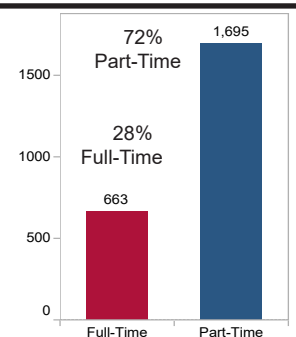

First-Time Freshmen:

1,737 First-Time Freshmen make up **17%** of total enrollment.

The average age of First-Time Freshmen is **18** years.

First-Time Freshmen Gender

First-Time Transfer Students:

527 students transferred to JSU this fall.

The average age of First-Time Transfer Students is **24** years.

First-Time Transfer Gender

International Student Enrollment:

294 International students representing **56** countries attend JSU.

International Students by Status and Gender

Top 10 Countries of Origin

Nepal	116
India	22
Spain	15
Nigeria	13
Germany	11
United Kingdom	9
France	8
Canada	7
Bahamas	6
Turkey	6

Dual Enrollment:

1,383 students are participating in the Dual Enrollment program at JSU. This is the largest number of DE students in JSU history.

Top 10 Dual Enrollment High Schools

Distance Education:

2,358 JSU Students are enrolled exclusively in Distance Education courses this fall.

The average age of Distance Education Students is **27** years.