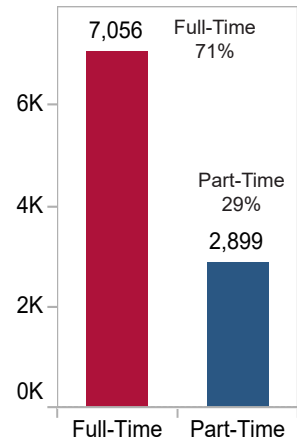

JAX STATE

Jacksonville State University

**Fall 2024
Quick Facts**

Fall 2024 Total Enrollment: 9,955

This is a **2.9%** increase over Fall 2023 and is the highest in JSU history.

Enrollment Status

Enrollment by Gender