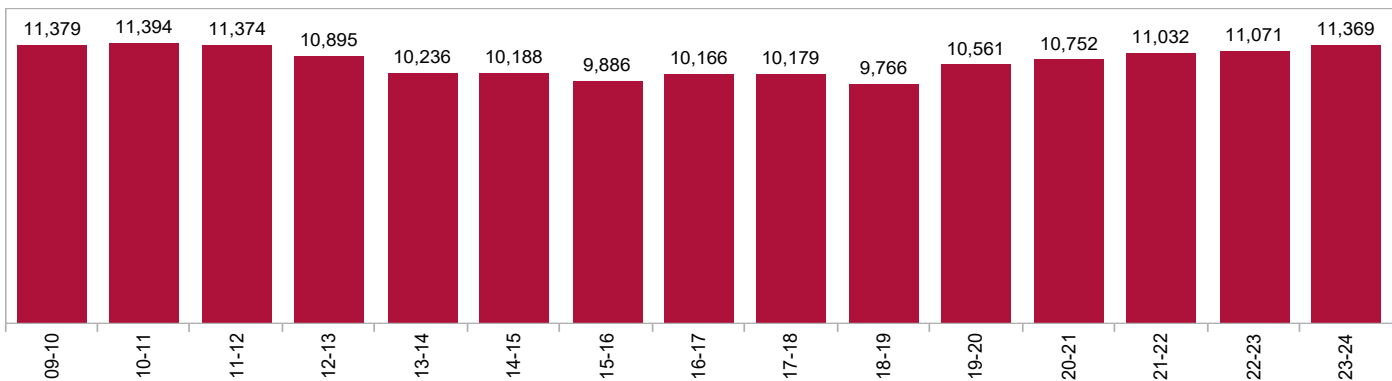

The average age of Distance Education Students is **27** years.

Degrees Conferred

*Degrees conferred Summer 2023, Fall 2023, Spring 2024

6-Year Graduation Rate

First- and Second-Year Retention Rates

Unduplicated Headcount

Full-Time Equivalency

Undergraduate*.....7,408.1 Graduate*.....731.9 Doctoral*.....52.6 Overall.....8,192.6

*Based on IPEDS FTE Formula: Undergraduate: Full-Time Undergraduates + (Part-Time Undergraduates x 0.403543)