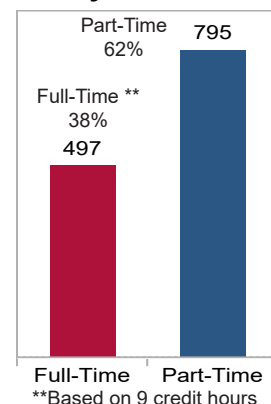

Undergraduate Students by Gender

Undergraduate Students by Classification

Graduate Enrollment: 1,292 graduate students make up **13%** of JSU's total enrollment, and **142** doctoral students make up **1.4%** of JSU's total enrollment, and **11%** of JSU's graduate enrollment.

Graduate Students by Gender

Graduate Students by Status

Graduate Students by Status and Gender

First-Time Freshmen:

1,737 First-Time Freshmen make up **17%** of total enrollment.

The average age of First-Time Freshmen is **18** years.