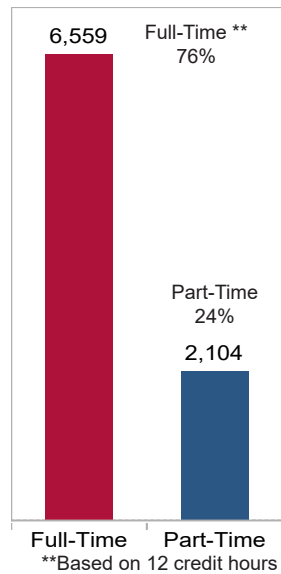

JAX STATE

Jacksonville State University

**Fall 2024
Quick Facts**

Fall 2024 Total Enrollment: 9,955

This is a **2.9%** increase over Fall 2023 and is the highest in JSU history.

Enrollment Status

Enrollment by Gender

Enrollment by College/School

Enrollment by Race/Ethnicity

	Freshman	Sophomore	Junior	Senior	Graduate	Grand Total
American Indian or Alaska Native	14	6	5	5	7	37
Asian or Asian American	31	12	11	14	12	80
Black or African American	945	337	322	263	307	2,174
Hispanic	206	90	84	70	45	495
Native Hawaiian or Other Pacific Islander	4	2	4	1		11
Two or More Races	202	61	50	60	43	416
U.S. Nonresident	162	56	35	25	32	310
Unknown	263	28	29	25	19	364
White	2,234	1,036	1,014	957	827	6,068
Grand Total	4,061	1,628	1,554	1,420	1,292	9,955

Undergraduate Enrollment: 8,663 undergraduate students make up **87%** of JSU's total enrollment and is the highest undergraduate enrollment in JSU history.

Undergraduate Students by Status

Undergraduate Students by Status and Gender