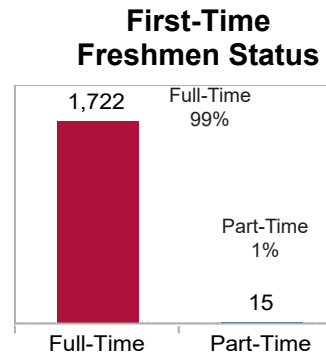

Undergraduate Students by Gender

Undergraduate Students by Classification

Graduate Enrollment: 1,292 graduate students make up **13%** of JSU's total enrollment, and **142** doctoral students make up **1.4%** of JSU's total enrollment, and **11%** of JSU's graduate enrollment.

Graduate Students by Gender

Graduate Students by Status

Graduate Students by Status and Gender

First-Time Freshmen:

1,737 First-Time Freshmen make up **17%** of total enrollment.

The average age of First-Time Freshmen is **18** years.

First-Time Freshmen Gender

First-Time Transfer Students:

527 students transferred to JSU this fall.

The average age of First-Time Transfer Students is **24** years.

First-Time Transfer Gender

International Student Enrollment: