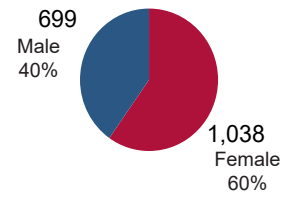

Undergraduate Enrollment: 8,663 undergraduate students make up **87%** of JSU's total enrollment and is the highest undergraduate enrollment in JSU history.

Undergraduate Students by Status

Undergraduate Students by Status and Gender

Undergraduate Students by Gender

Undergraduate Students by Classification

Graduate Enrollment: 1,292 graduate students make up **13%** of JSU's total enrollment, and **142** doctoral students make up **1.4%** of JSU's total enrollment, and **11%** of JSU's graduate enrollment.

Graduate Students by Gender

Graduate Students by Status

Graduate Students by Status and Gender

First-Time Freshmen:

1,737 First-Time Freshmen make up **17%** of total enrollment.

The average age of First-Time Freshmen is **18** years.

First-Time Freshmen Gender

First-Time Transfer Students:

527 students transferred to JSU this fall.

The average age of First-Time Transfer Students is **24** years.

First-Time Transfer Gender

International Student Enrollment: