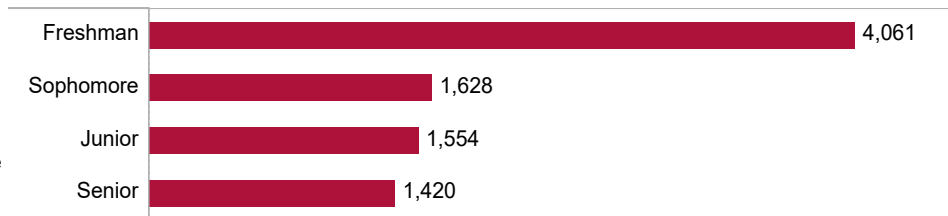

Enrollment by College/School

Enrollment by Race/Ethnicity

	Freshman	Sophomore	Junior	Senior	Graduate	Grand Total
American Indian or Alaska Native	14	6	5	5	7	37
Asian or Asian American	31	12	11	14	12	80
Black or African American	945	337	322	263	307	2,174
Hispanic	206	90	84	70	45	495
Native Hawaiian or Other Pacific Islander	4	2	4	1		11
Two or More Races	202	61	50	60	43	416
U.S. Nonresident	162	56	35	25	32	310
Unknown	263	28	29	25	19	364
White	2,234	1,036	1,014	957	827	6,068
Grand Total	4,061	1,628	1,554	1,420	1,292	9,955

Undergraduate Enrollment: 8,663 undergraduate students make up **87%** of JSU's total enrollment and is the highest undergraduate enrollment in JSU history.

Undergraduate Students by Status

Undergraduate Students by Status and Gender

Undergraduate Students by Gender

Undergraduate Students by Classification

Graduate Enrollment: 1,292 graduate students make up **13%** of JSU's total enrollment, and **142** doctoral students make up **1.4%** of JSU's total enrollment, and **11%** of JSU's graduate enrollment.