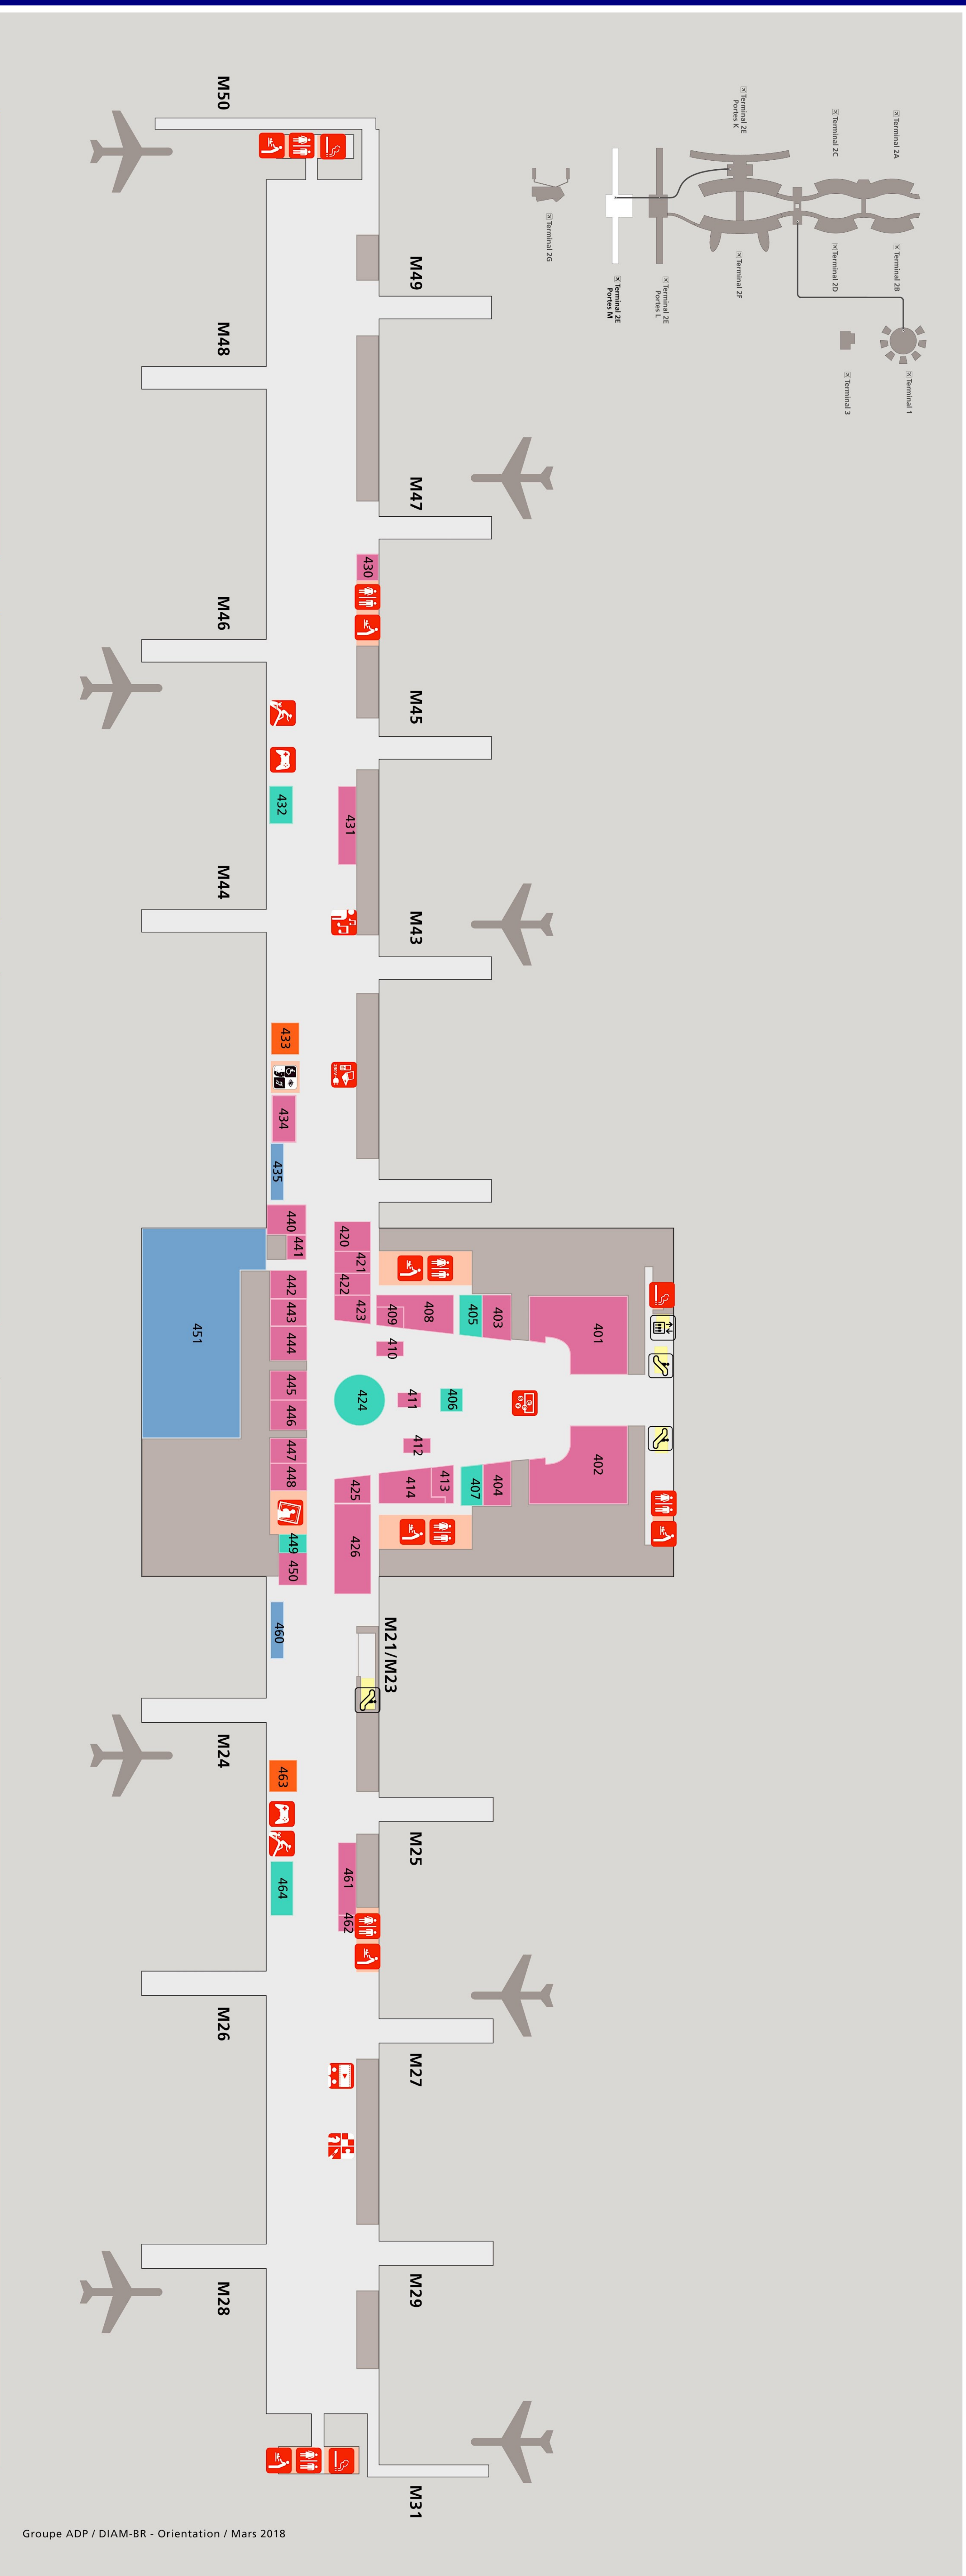

CDG Terminal 2E hall M

Groupe ADP / DIAM-BR - Orientation / Mars 2018

Paris Charles de Gaulle Airport terminal 2E

CDG terminal 2E Hall M showing boarding gates and public services

Related Paris transport maps

- Paris Metro Maps
- Orly Airports shuttle services
- CDG Airport shuttle services
- RER train lines
- Paris tramway lines
- Paris buses