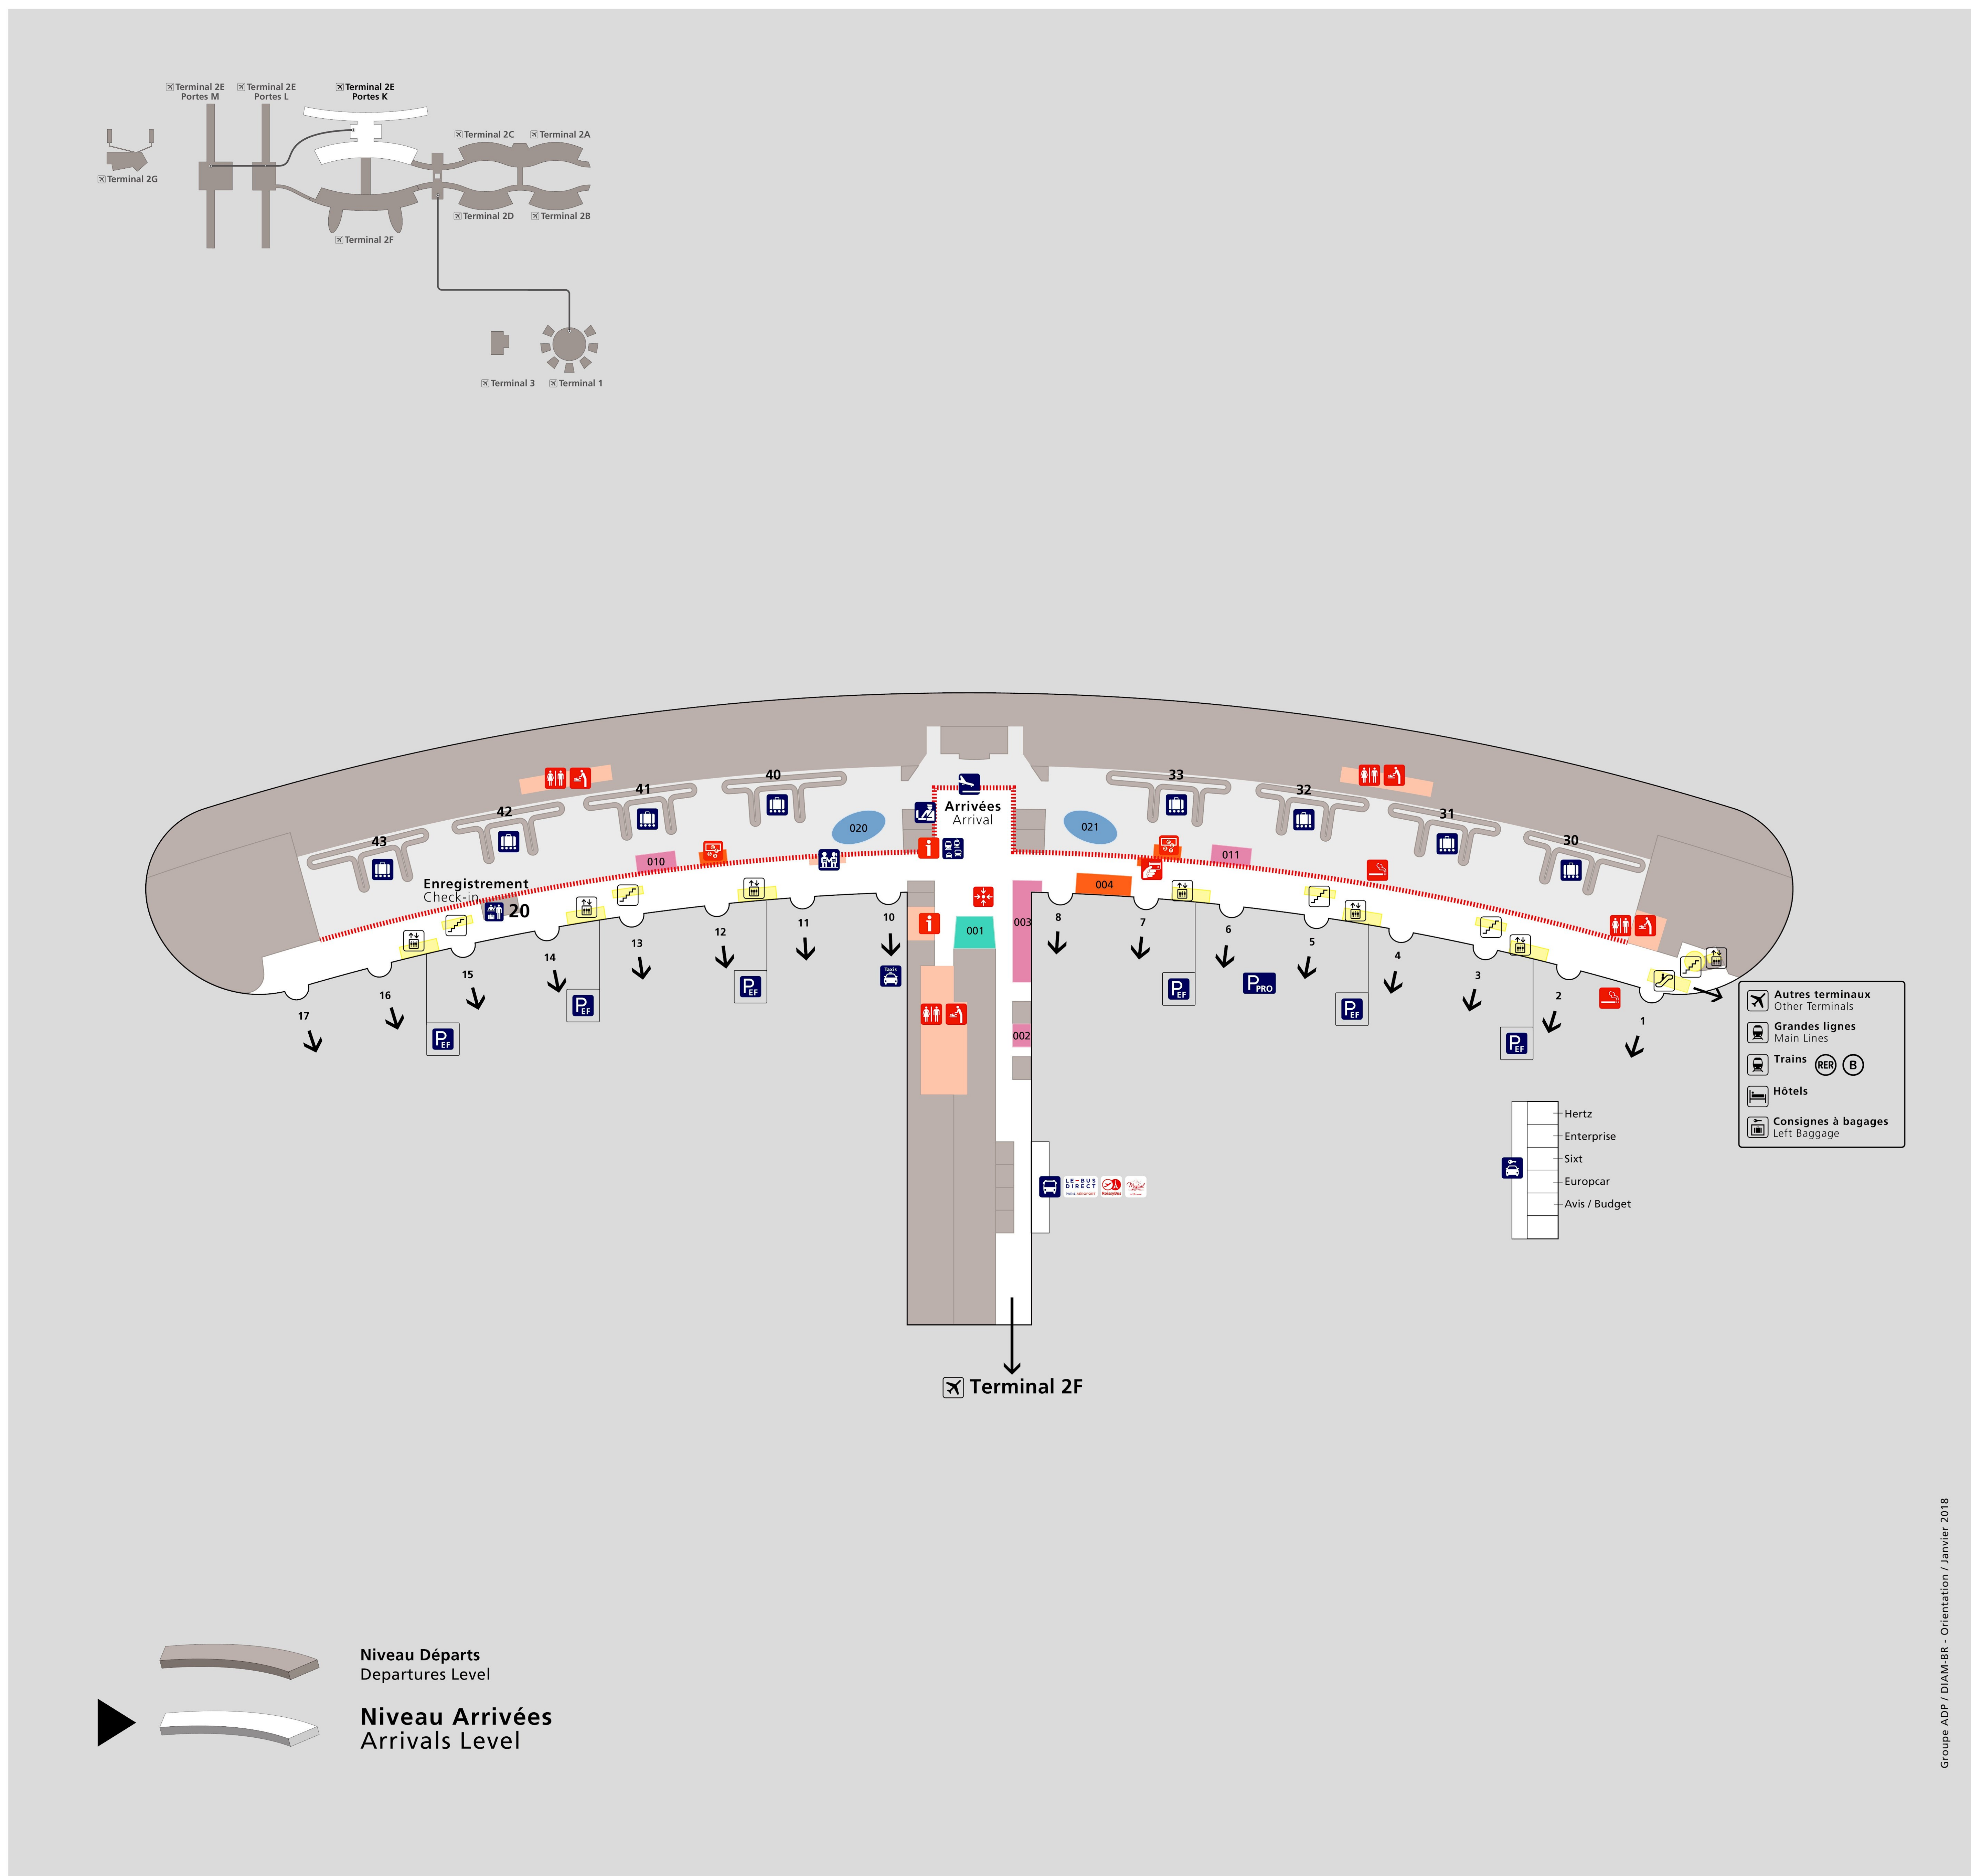

CDG Terminal 2E

arrivals level

Services

- zone publique
  Landside
- zone sous douane
  Airside
- Bagages
  Baggages Reclaim
- Douane
  French Custom
- Enfants non accompagnés
  Unaccompanied Minors
- Parking
  Car Park
- Taxis
- Location de voitures
  Car Rental
- Bus

- Change
  Foreign Exchange
- Distributeur de billets
  Cash Dispenser
- Espace bébé
  Babycare
- Espace fumeurs
  Smoking Area
- Information
- Point information transports
  Ground Transport Information
- Point de rencontre
  Meeting Point
- Toilettes
  Toilets
- Espace tourisme
  Tourism Information Point

Services compagnies Airline Services

	Niveau Arrivées Arrivals Level	Autres niveaux Other Levels
Comptoirs Counters		
Aeromexico	-	Niveau départs
Air France	-	Niveau départs
Air Mauritius	-	Niveau départs
Delta	-	Niveau départs
FlyBe	-	Niveau départs
Korean Air	-	Niveau départs
Services		
Service bagages Baggages Enquiries	020* 021*	-

Bars et restaurants Bars and Restaurants

	Niveau Arrivées Arrivals Level	Autres niveaux Other Levels
Brioche Dorée	001	Niveau départs
Naked	-	Niveau départs
Paul	-	Niveau départs

Commerces Shops

	Niveau Arrivées Arrivals Level	Autres niveaux Other Levels
Alcools - Beauté - Gastronomie - Tabac Alcohol - Cosmetics - Gourmet food - Tobacco		
Buy Paris Duty Free	010* 011*	
Ladurée	-	Niveau départs
Divertissement - Presse - Multimédia Entertainment - Press - Multimedia		
Relay	002	Niveau départs
Santé - Détente - Supérette Health - Relaxation - Mini-market		
Marks & Spencer	003	-
Pharmacie	-	Niveau départs

- Paris Metro Maps
- Orly Airports shuttle services
- CDG Airport shuttle services
- RER train lines
- Paris tramway lines
- Paris buses